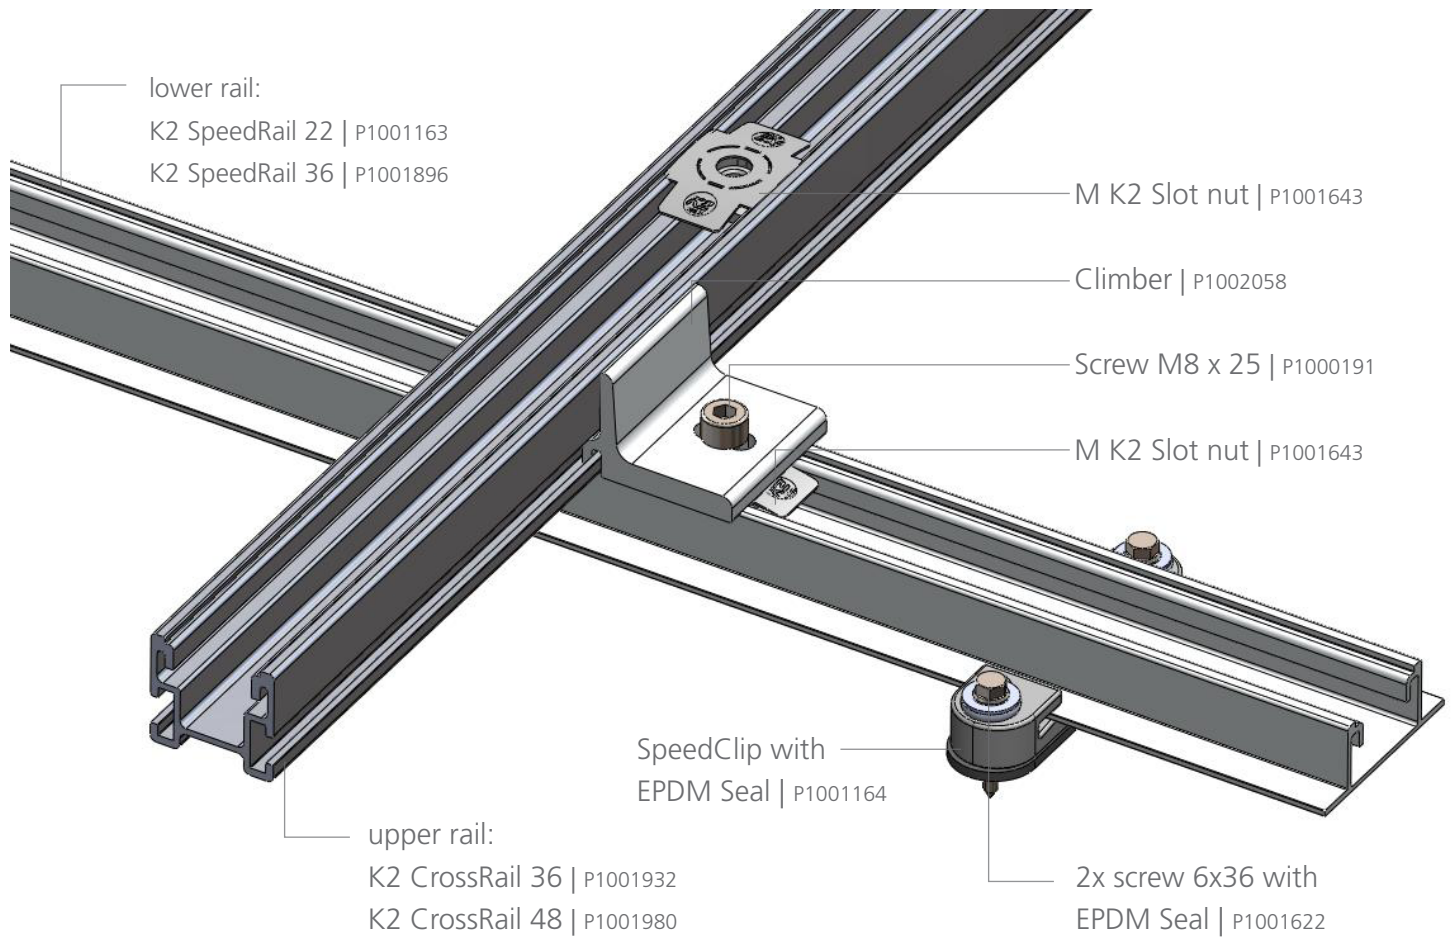

Mounting systems for solar technology

→ Please assemble rails and Climber in the following way:

K2 SYSTEMS
**CROSSRAIL ON SPEEDRAIL
AT CROSS BRACING**

Mounting systems for solar technology

K2 Systems GmbH
Riedwiesenstraße 13 - 17
71229 Leonberg
Germany
Phone +49 (0) 7152 - 3560 - 0
Fax +49 (0) 7152 - 3560 - 179
info@k2-systems.de
www.k2-systems.de